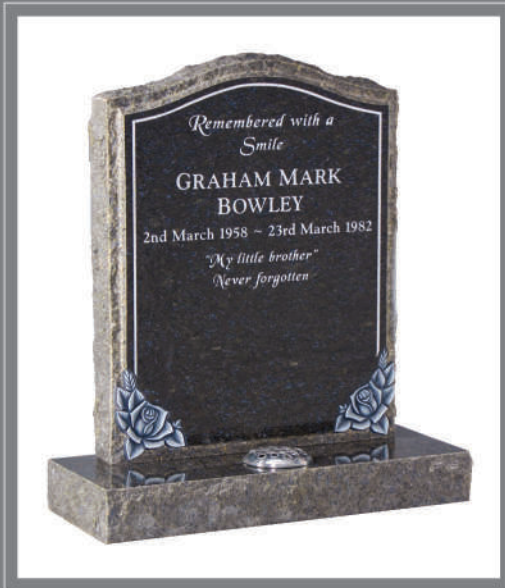

EC65 ▼

Dark Grey Granite • HS 27" x 21" x 3" Base 3" x 24" x 12"  
A natural rustic edge with matching margin.

EC66 ▼

Ocean Blue • HS 30" x 24" x 4" Base 4" x 30" x 12"  
The margins and hand carved roses together frame the inscription area.