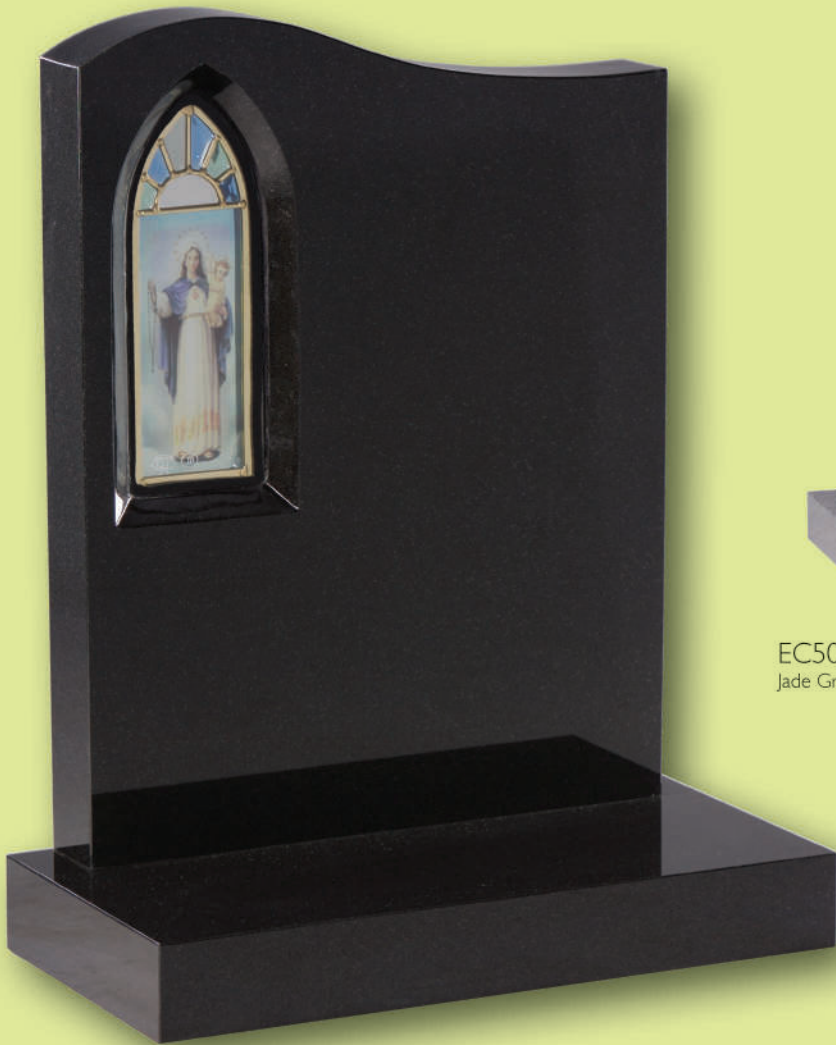

EC46 ▼

Dense Black Granite • HS 30" x 24" x 3" Base 3" x 30" x 12"  
A delicately hand etched Angel overlooks the inscription area.

*Shadow punched  
Ornamentation*

EC47 ▼

Dense Black Granite • HS 27" x 21" x 3" Base 3" x 24" x 12"  
Half ogee top with a stained glass window in the top left shoulder.