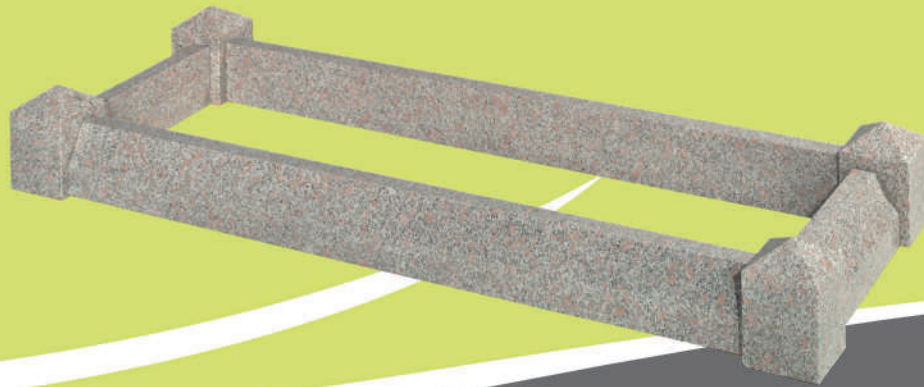

EC104 ▼
English Teak Granite • 3'4" high 6'6" x 2'6" overall
A truly magnificent combination of individual shape, colour and carving.
This carving could also be incorporated in a more traditional shape.

EC102 ▼

Autumn Brown Granite • 78" x 30" overall
4 kerbs and attractive peon top posts, there is room on the chamfer of the kerb for an inscription.