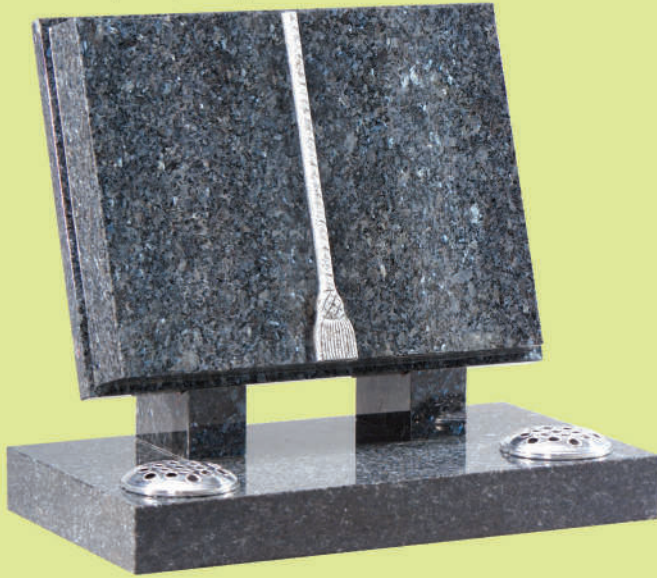

EC115 ▼

Rustenburg Dark Grey Granite • 78" x 30" overall  
A book memorial on top of full length kerbs, any kerb  
memorial can be personalised to incorporate slabs or vases.

EC130 ▼

Blue Pearl Granite • Book 18" x 24" x 3" Base 3" x 27" x 15"  
 With a finely carved cord and tassel, and shaped pages this represents  
 an outstanding example of a granite bible memorial.