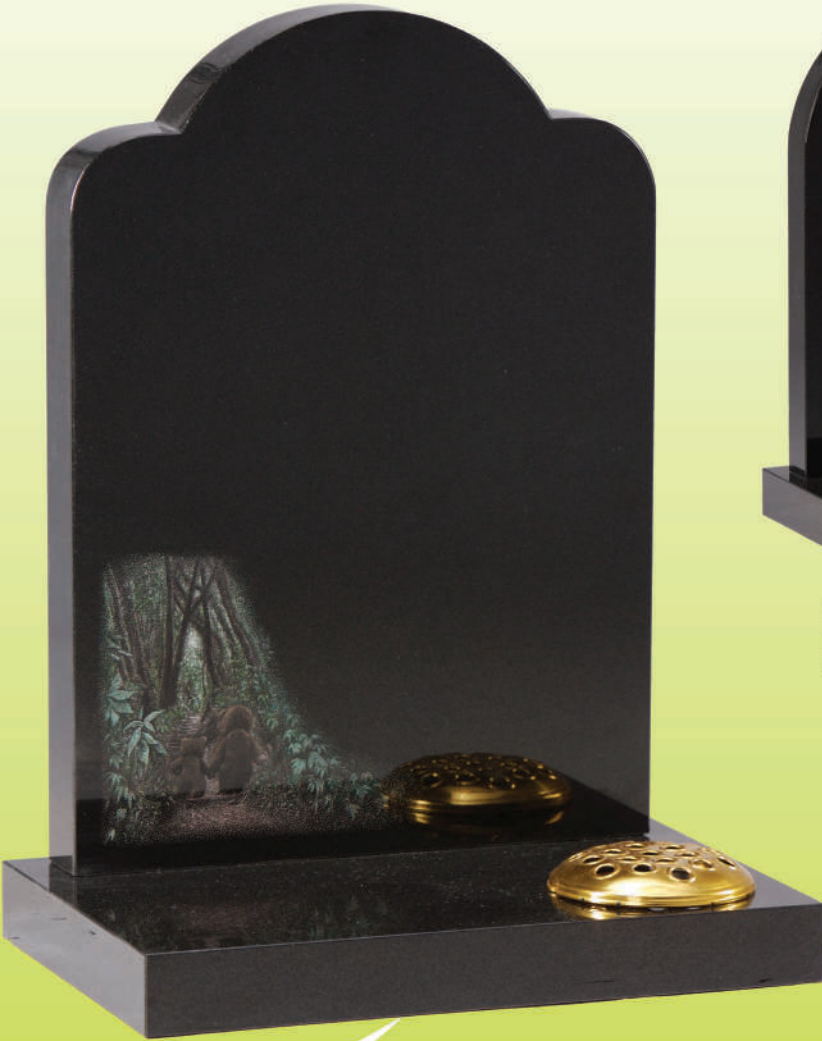

EC225 ▼

Dense Black Granite • HS 22" x 16" x 2" Base 2" x 18" x 12"
A beautiful child's memorial, two shadow punched and highlighted teddy bears wander through a calm wood.