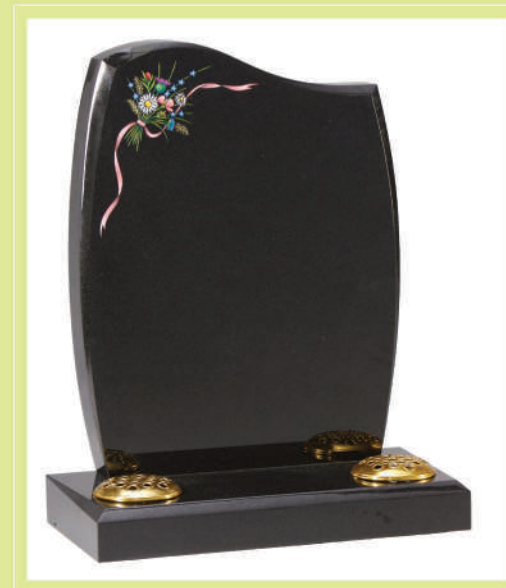

EC1 ▼

Dense Black Granite • HS 27" x 21" x 3" Base 3" x 24" x 12"  
 Bronze praying hands decorate the top corner of this memorial.  
 Chamfered Base.

EC2 ▼

Warwick Grey Granite • HS 27" x 21" x 3" Base 3" x 24" x 12"  
 A bronze ornament adds symbolism to this light grey granite.  
 Shaped and chamfered base to match top of headstone.

EC3 ▼

Dense Black Granite • HS 27" x 21" x 3" Base 3" x 24" x 12"  
 A highlighted ornament of a wild flower bouquet.  
 Chamfered Base.

EC4 ▼

Blue Pearl Granite • HS 27" x 21" x 3"  
 Base 3" x 24" x 12"  
 Shown with optional silver praying hands attached.