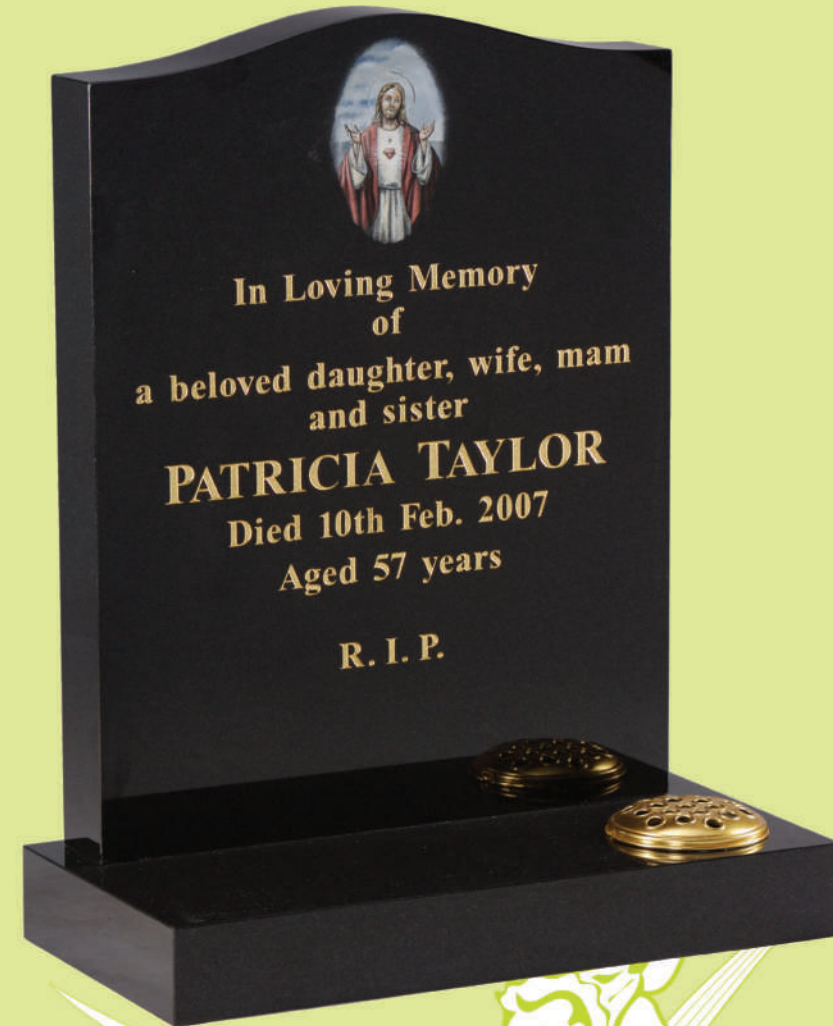

EC39 ▼

Dense Black Granite • HS 27" x 21" x 3" Base 3" x 24" x 12"
Any figure or ornament of this high quality can be added to any memorial.