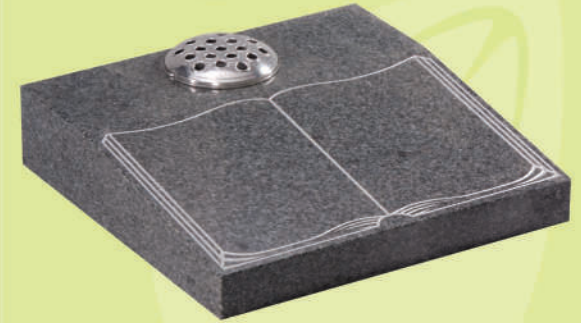

EC254 ▼

Glenaby Granite • Desk 18" x 18" x 4/2"
A book sandblasted and highlighted on the face.