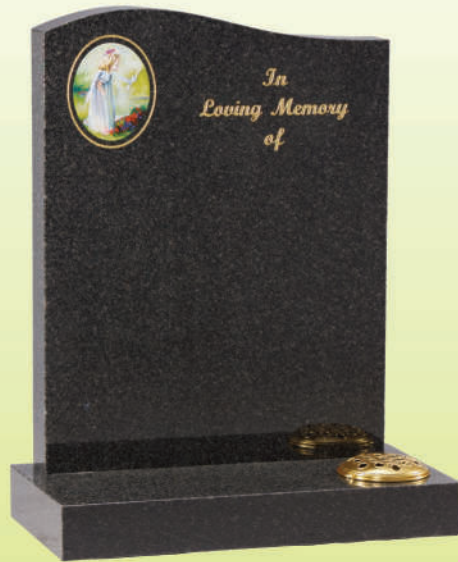

EC230 ▼

Dark Grey Granite • HS 27"x21"x3" Base 3"x24"x12"

Personalised highlighted ornaments can be added upon your request.