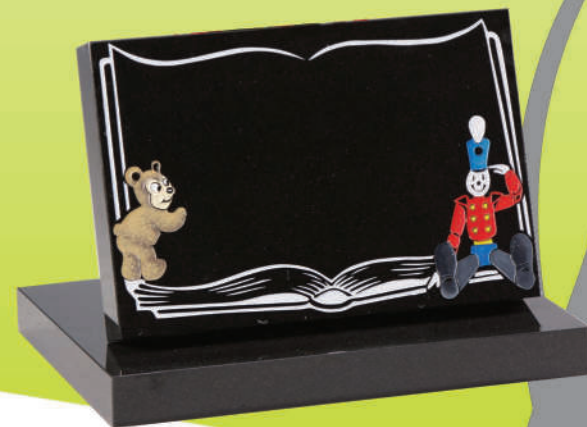

EC229 ▼

Dense Black Granite
Tablet 12" x 18" x 2" Vase Rest 10 x 9/6" x 6" Base 2" x 20" x 14"
This child's memorial features a vase in the rest and bear and soldier ornament, any favourite character can be added.