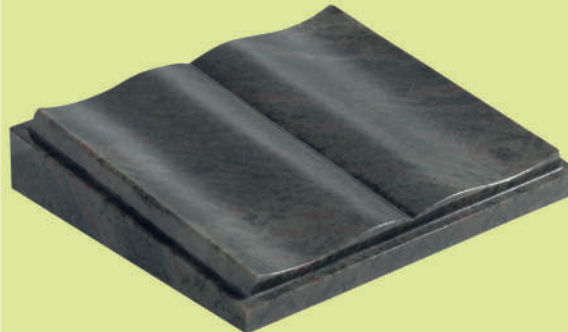

EC256 ▼

Tropical Green Granite • 15" x 18" x 4"/2"
A worked book on the face of this cremation sized memorial.