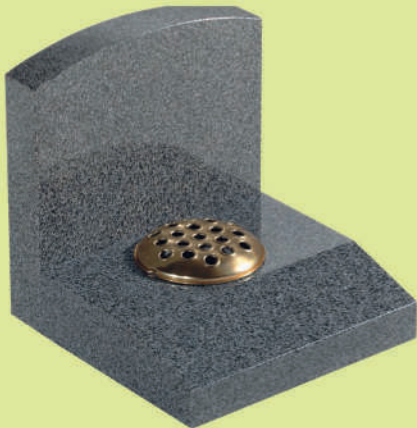

EC249 ▼

Dark Grey Granite • HS 12" x 12" x 2" Desk 10" x 12" x 3/1.5"
The headstone sits behind this desk.