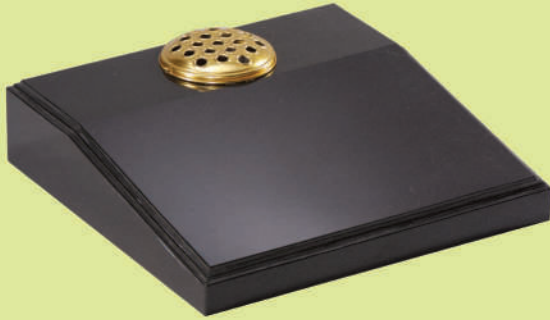

EC252 ▼

Dense Black Granite • Desk 18" x 18" x 4/2"
A desk with an elegant moulded edge.