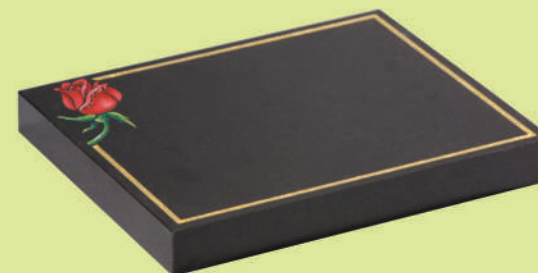

EC245 ▼

Dense Black Granite • Tablet 18" x 12" x 2"
A cremation tablet with simple corner rose.