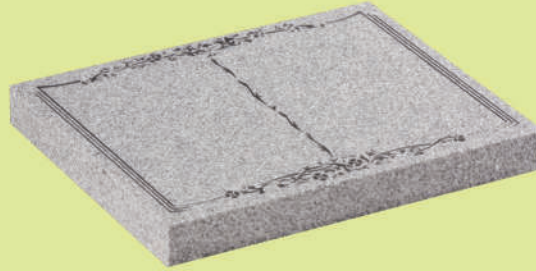

EC247 ▼

Lunar Grey Granite • Tablet 18" x 15" x 2"
Delicate book and flower ornament.