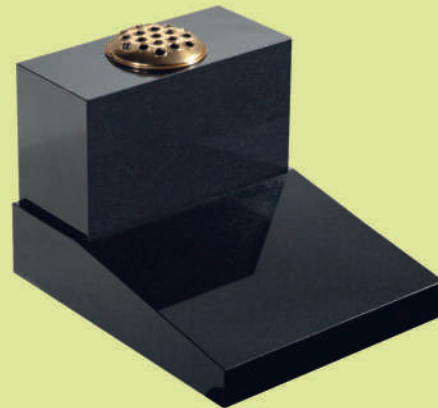

EC250 ▼

Dense Black Granite • Desk 18" x 15" x 4/2" Vase 8" x 14" x 6"
A vase sitting on the flat of the desk gives two inscription areas.