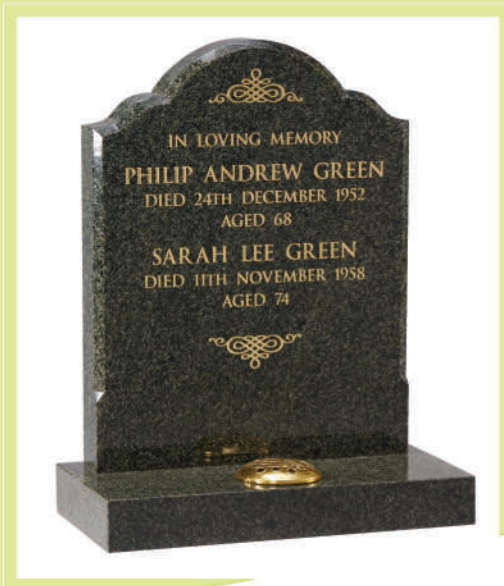

EC24 ▼

Jade Green Granite • HS 27" x 21" x 3" Base 3" x 24" x 12"
Shown in attractive Jade green granite and gilded inscription.