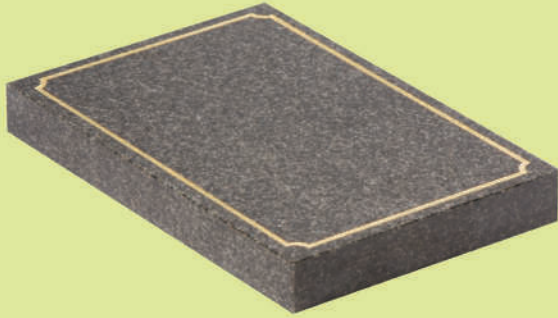

EC246 ▼

Dark Grey Granite • Tablet 18" x 12" x 2"
A cremation tablet with gilded pin line.