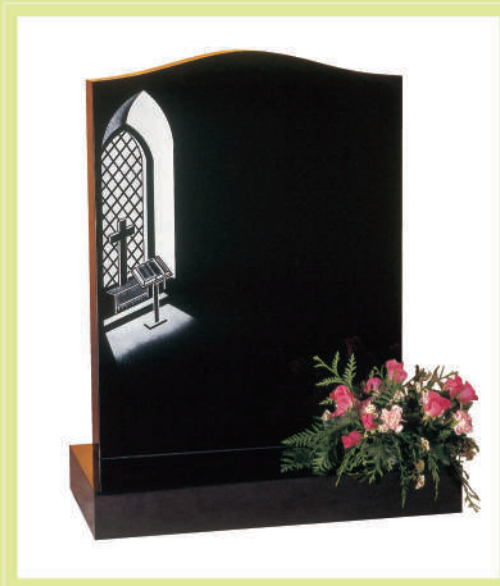

EC38 ▼

Dense Black Granite • HS 27" x 21" x 3" Base 3" x 24" x 12"
An ogee top with church window and bible.